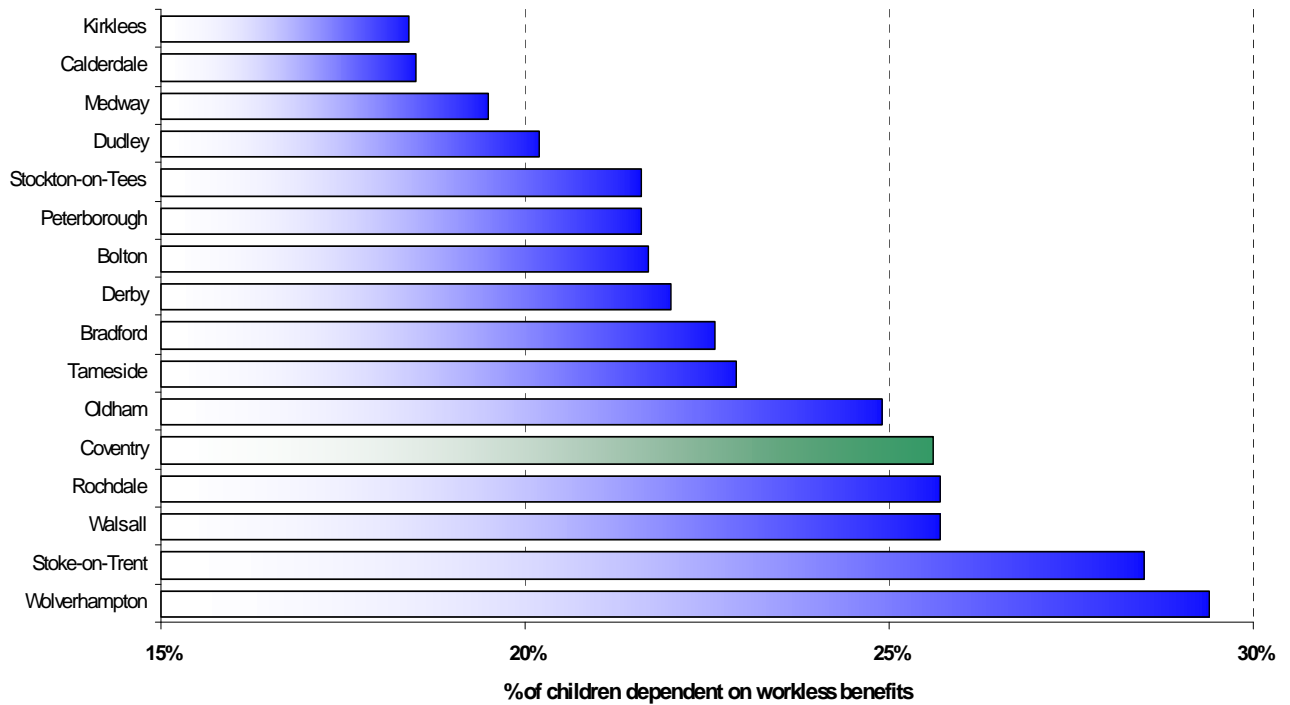

# THE STATS

Child Poverty - Coventry's 'statistical neighbours'

The chart above compares the number of children dependant on workless benefits in Coventry to other local authorities who are considered by the Audit Commission, the local government 'watchdog', to be Coventry's statistical neighbours. Coventry's performance is in the lower middle quartile, and **3 percentage points** above the median value.

The map below shows the areas within Coventry that have higher than average rates of child poverty: